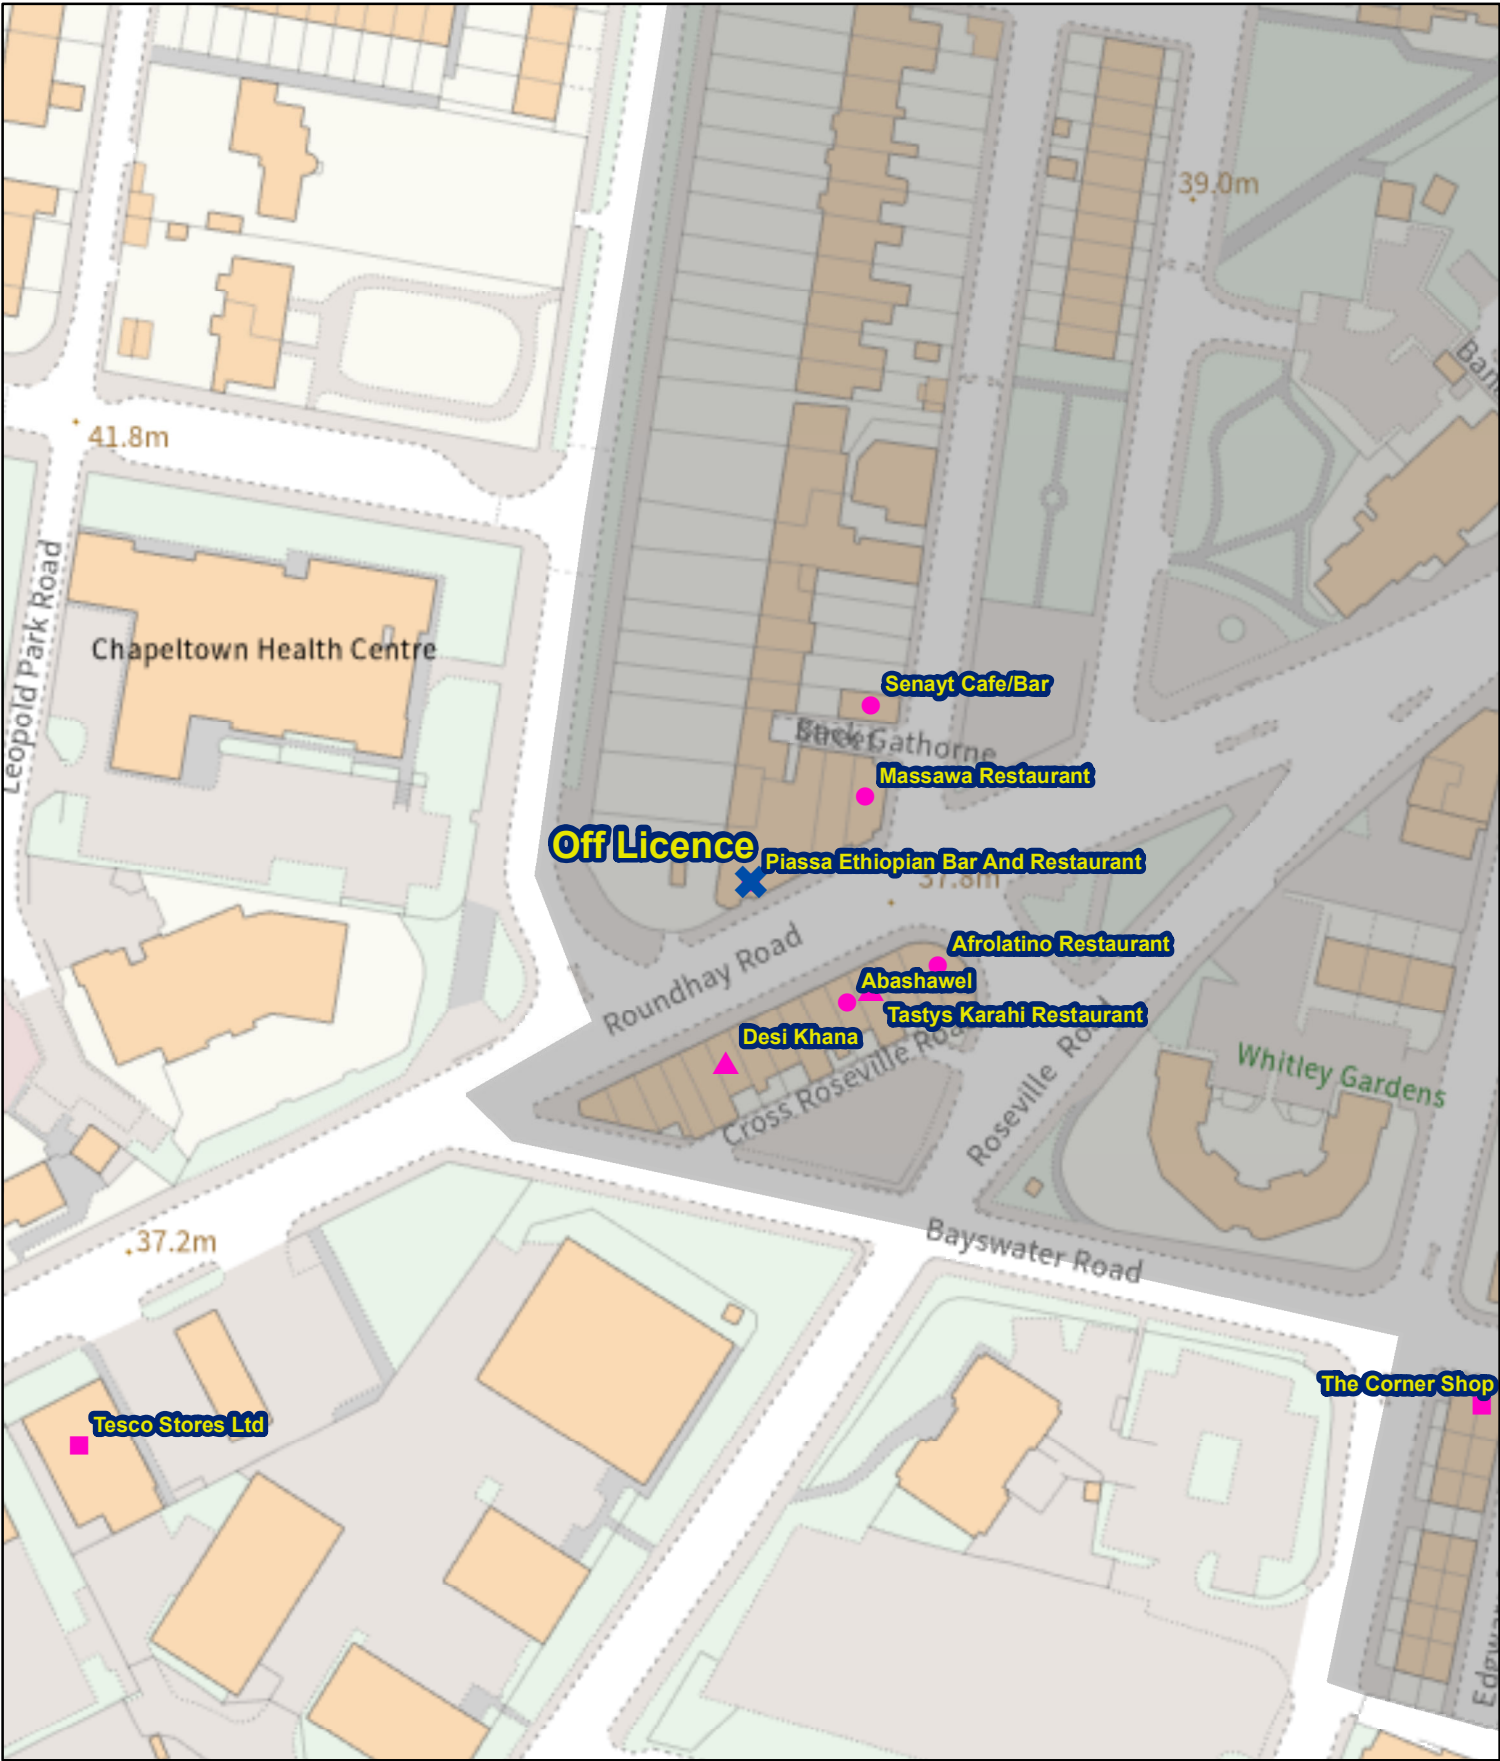

Appendix D

This map is based upon the Ordnance Survey's digital data with the permission of the Ordnance Survey on behalf of the controller of Her Majesty's Stationary Office

© Unauthorised reproduction infringes Crown Copyright and may lead to prosecution or civil proceedings

Leeds City Council O.S. Licence No 1000019567
© Crown Copyright all rights reserved

Key			
Neighbouring premises			
	Applicant premises		On licence
	CIA area		Off licence
			Late night refreshment
			Other